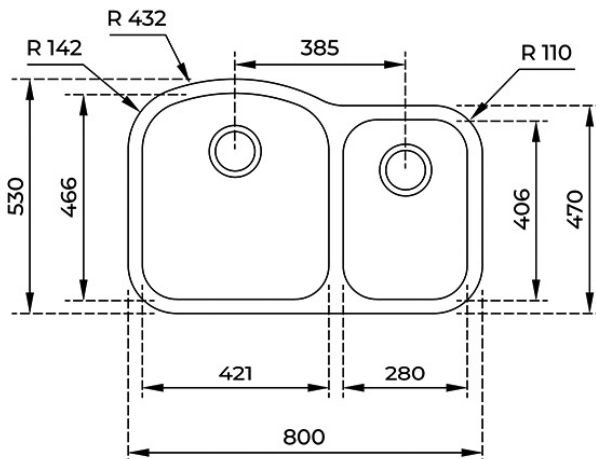

### FEATURES

Space Series  
Stainless steel sink  
Two bowls  
Undermount installation  
3½" manual basket waste with overflow  
250 and 180 mm deep bowls  
90 cm base unit

### DIMENSIONS

**Product height (mm):**

**Product width (mm):** 530

**Product depth (mm):** 250

**Product length (mm):** 800

**Net weight (Kg):** 5,66

Antibacterial

Lifetime  
warranty