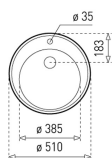

REFERENCE

REF: 40143204

EAN: 8421152062043

FEATURES

Tegr granite+ sink
One bowl
Inset installation
3½" automatic basket waste
184 mm deep bowl
45 cm base unit

DIMENSIONS

Product height (mm):

Product width (mm): ø510

Product depth (mm): 184

Product length (mm): ø510

Net weight (Kg): 8,36

COLOURS

40143204 Sandbeige

40143205 Topasbeige

40143205 White

40143205 Metallic grey

40143205 Carbon

40143205 Metallic black