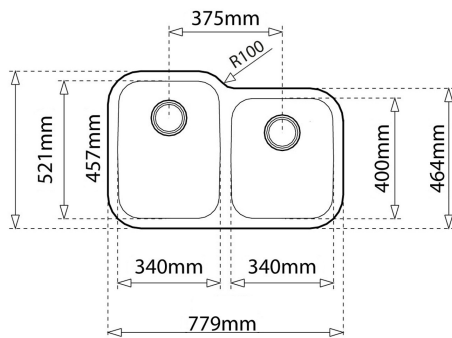

REFERENCE

REF: 10125076

EAN: 8421152034262

FEATURES

Space Series
Stainless steel sink
Two bowls
Undermount installation
3½" manual basket waste without overflow
250 and 200 mm deep bowls
90 cm base unit

DIMENSIONS

Product height (mm):

Product width (mm): 521

Product depth (mm): 250

Product length (mm): 779

Net weight (Kg): 6,11

COLOURS

10125076

Stainless steel

115040002

Stainless steel