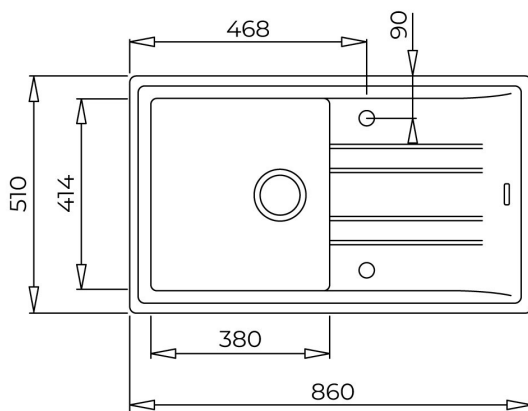

Stone 50 B-TG 1B 1D

Inset and reversible Tegr granite sink with one bowl and one drainer

REFERENCE

REF: 115330026

EAN: 8434778006056

FEATURES

Tegr granite+ sink
 One bowl and one drainer
 Inset installation
 3½" automatic basket waste with siphon
 200 mm deep bowl
 50 cm base unit

DIMENSIONS**Product height (mm):****Product width (mm):** 510**Product depth (mm):** 200**Product length (mm):** 860**Net weight (Kg):** 11,5200mm
depthColour
Intensity

Easy Clean

Food safe

High
resistance**COLOURS**