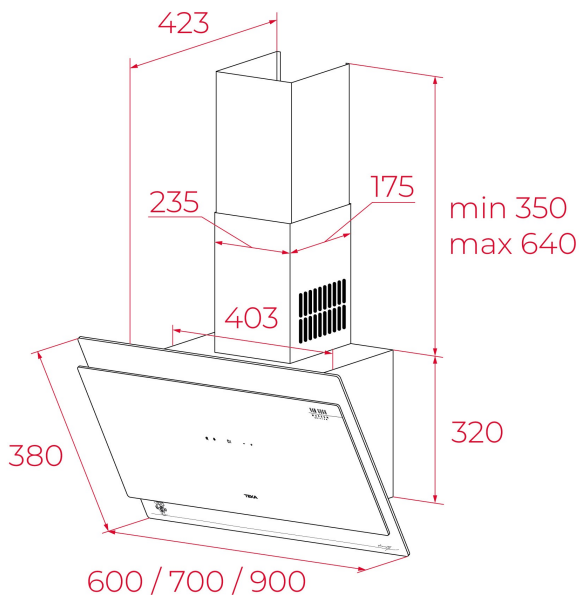

TEKA**Van Gogh DVT 68660 TOS VG**

Van Gogh Museum Edition. 60cm vertical decorative full glass hood with touch control

LED

Perimeter
extractionStop Delay
Timer

Fresh AIR

**REFERENCE**

REF: 112930073

EAN: 8434778035100

Optional Regenerative filter: R1RTK

DIMENSIONS**Product height (mm):** 800-1100**Product width (mm):** 600**Product depth (mm):** 412**Product length (mm):****Net weight (Kg):** 15,3**TECHNICAL DETAILS**