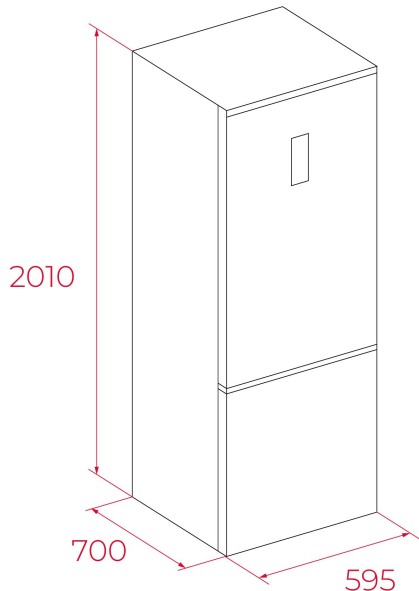

REFERENCE

REF: 113400042

EAN: 8434778035339

FEATURES

Free standing bottom freezer refrigerator

Total No Frost

AirFlow Control

MetalCooling

DualTemp Control

1 ZeroBox drawer

1FreshBox drawer

2L Bottle Rack for 3 bottles

Reversible doors

LED Illumination

Easy door opening at 90°

Inverter motor

Outer control display

Electronic adjustable thermostat

3 freezer drawers

4 safety glass shelves

2 adjustable balconies

On holidays function

Fast freezing and fast cooling function

Front adjustable feet

ECO Function

Acoustic Alarm

Bottle holder included

Climate class: SN/N/ST/T

Total capacity: 378 litres

DIMENSIONS

Product height (mm): 2010

Product width (mm): 595

Product depth (mm): 700

Product length (mm):

Net weight (Kg): 88

TECHNICAL DETAILS

Energy efficiency class (UE 2019/2016): C

Climate Class: SN/N/ST/T

Energy Consumption (Kw/day): 0.484

Annual Consumption (kWh/year): -

Freezing Capacity: 7.5

Noise Level (dBA): 38

Power rate (V): 220V-240V

Frequency (Hz): 50Hz

COLOURS

113400042

Black glass