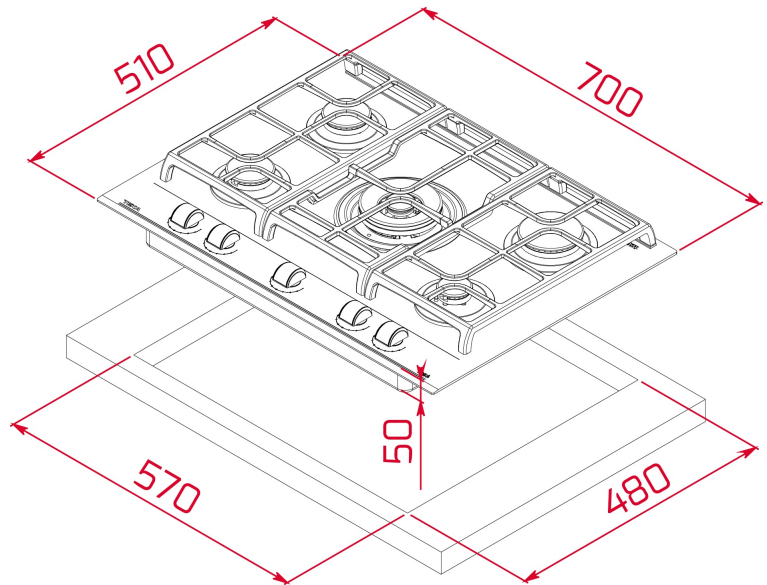

Total

COLOURS

REFERENCE

REF. 112570104
EAN. 8434778010046

FEATURES

Urban Colors Edition
Gas on Glass with ExactFlame
9 power levels with precise control of the flame
Front control knobs with ergonomic design
5 cooking zones:
1 double ring burner (4.00 kW)
2 semi-fast burners (1.75 kW)
1 fast burner (2.80 kW)
1 auxiliary burner (1.00 kW)
Large cast iron grids
Automatic-ignition in every burner,activated through control knobs
Auto-lock safety device (Thermocouples)
Optional Wok support
Easy installation kit
Ceramic glass surface

TEKA

GZC 75330 XBN

DIMENSIONS

Product height (mm): 110
Product width (mm): 700
Product depth (mm): 510
Product length (mm):
Net weight (Kg): 13,5

TECH SPECS

FITTING MEASURES

Built-in Width (mm): 570
Built-in Depth (mm): 480
Built-in height (mm): 49

PARTICULAR CHARACTERISTICS

Gas type: Natural
Maximum nominal power (W) (Gas): 11300
Autoignition: Yes
Number of electric power levels: 9

ELECTRIC CONNECTION

Frequency (Hz): 50/60
Power rate (V): 220-240
Cable Connection Length (cm): 100
Maximum Nominal Power (W) (Electric hob): 1100