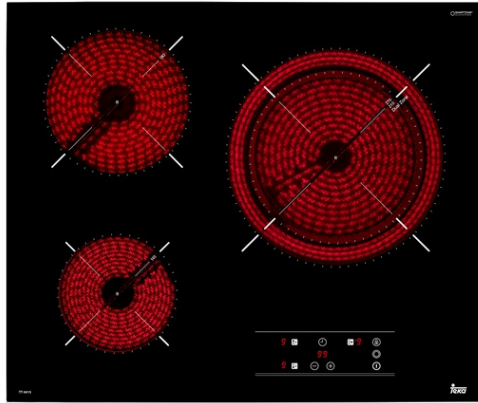

TT 6315 60cm Vitroceramic Hob with Touch Control

Autolock

DESCRIPTION

60cm Vitroceramic Hob with Touch Control

LIFE STYLE

Easy

COLOURS

REFERENCE

REF. 40239031
EAN. 8421152148228

TEKA

TT 6315

FEATURES

Vitroc ceramic hob
Touch Control
3 cooking zones
1 high lights Ø 210/270 mm
1 high lights Ø 180 mm
1 high lights Ø 145 mm
Ceramic glass surface
Auto-lock safety system
Cooking timer
Residual heat indicator
Easy installation kit
Maximum nominal power 5400 W

DIMENSIONS

Product height (mm): 63
Product width (mm): 600
Product depth (mm): 510
Product length (mm):
Net weight (Kg): 8,7

TECHNICAL DETAILS

FITTING MEASURES

Built-in Width (mm): 560
Built-in Depth (mm): 490