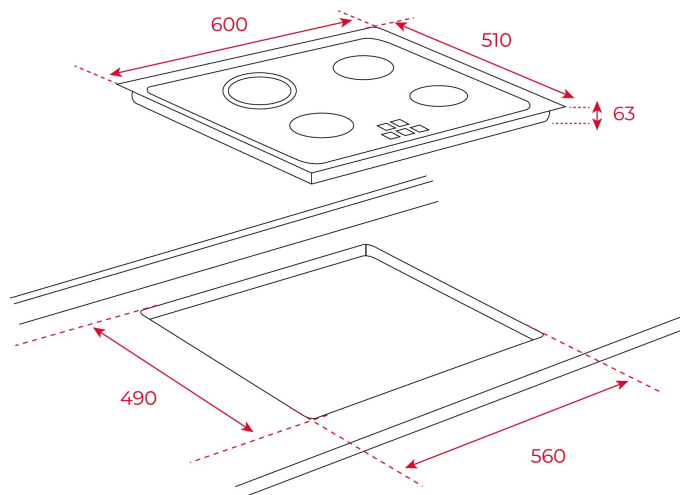

REF. 40239031
EAN. 8421152148228

TEKA

TT 6315

FEATURES

Vitroc ceramic hob
Touch Control
3 cooking zones
1 high lights Ø 210/270 mm
1 high lights Ø 180 mm
1 high lights Ø 145 mm
Ceramic glass surface
Auto-lock safety system
Cooking timer
Residual heat indicator
Easy installation kit
Maximum nominal power 5400 W

DIMENSIONS

Product height (mm): 63
Product width (mm): 600
Product depth (mm): 510
Product length (mm):
Net weight (Kg): 8,7

TECHNICAL DETAILS

FITTING MEASURES

Built-in Width (mm): 560
Built-in Depth (mm): 490