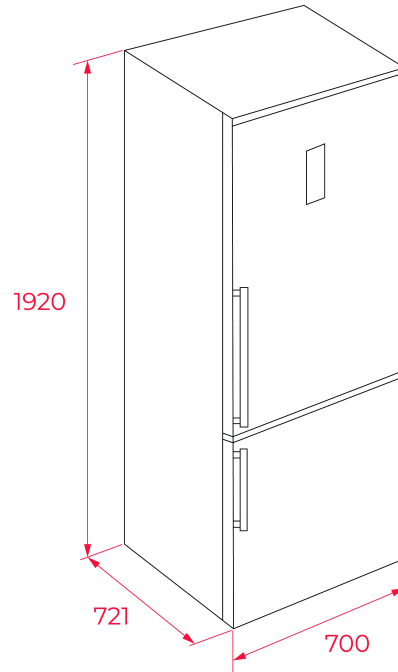

## DIMENSIONS

**Product height (mm):** 1920  
**Product width (mm):** 700  
**Product depth (mm):** 712  
**Product length (mm):**  
**Net weight (Kg):** 84

### FITTING MEASURES

**Built-in height (mm):** 1920