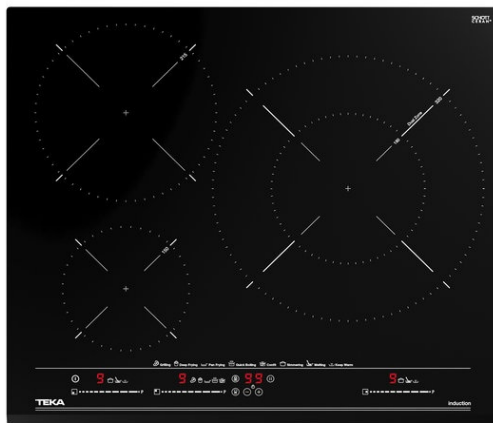

# IZC 63630 MST Induction hob with Direct Functions MultiSlider and 3 cooking zones in 60 cm

MultiSlider

Autolock

Power

Power Plus

Easy  
installation

Super Zone

## DESCRIPTION

Induction hob with Direct Functions MultiSlider and 3 cooking zones in 60 cm

## REFERENCE

REF. 112500017  
EAN. 8434778011593

**FEATURES**

Urban Colors Edition  
MasterSense Series  
Induction hob  
Direct functions with temperature sensors: Quick boiling, confit, grilling, confit, pan frying, deep frying, simmering, melting and keep warm  
Touch Control MultiSlider  
3 cooking zones  
1 zone Ø 320/180 mm  
1 zone Ø 215 mm  
1 zone Ø 150 mm  
Ceramic glass surface  
Auto-lock safety system  
Cooking timer  
Power plus  
Child lock  
Residual heat indicator  
Power management  
Easy installation kit  
Maximum nominal power 7200 W  
Optional: Grilling plate  
Optional: Teppanyaki

## DIMENSIONS

**Product height (mm):** 53  
**Product width (mm):** 600  
**Product depth (mm):** 510  
**Product length (mm):**  
**Net weight (Kg):** 10,7