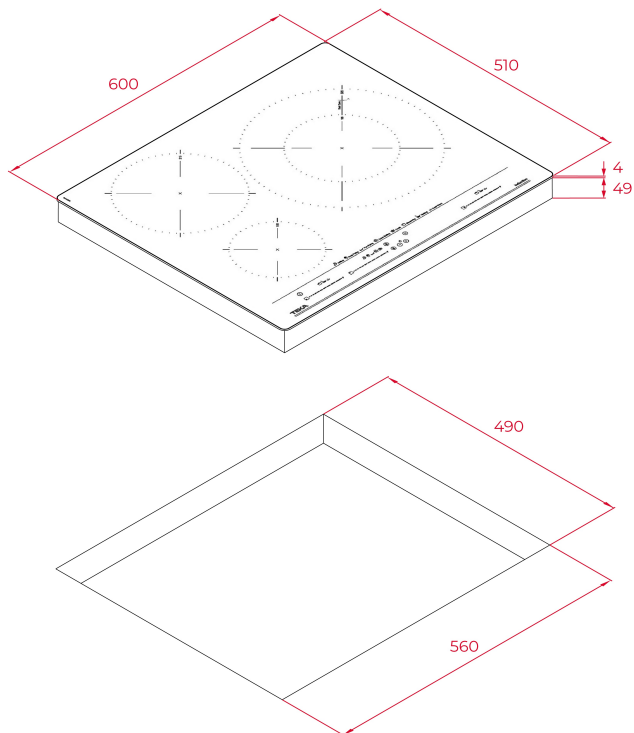

## DIMENSIONS

**Product height (mm):** 53  
**Product width (mm):** 600  
**Product depth (mm):** 510  
**Product length (mm):**  
**Net weight (Kg):** 10,7

### FITTING MEASURES

**Built-in Width (mm):** 560  
**Built-in Depth (mm):** 490  
**Built-in height (mm):** 49