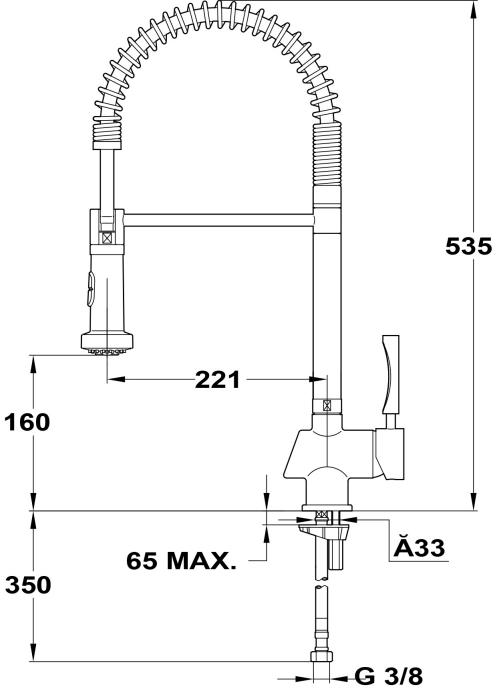

## **FEATURES**

Professional kitchen tap  
Swivel and flexible spout  
Anti-scale aerator  
Pull-down shower 2 functions: normal & shower spray  
Cartridge with ceramic discs of high resistance  
Highly precise temperature control  
Greater handling sensitivity  
High resistant flexible spring  
Stainless steel flexible hose reinforced with plastic for better protection and easy cleaning  
3/8" flexible inlet pipes

MY1

**DIMENSIONS**

- Product height (mm): 535
- Product width (mm):
- Product depth (mm):
- Product length (mm):
- Net weight (Kg): 3,2

**TECH SPECS**

**MODELS**

**Type of installation:** Free standing