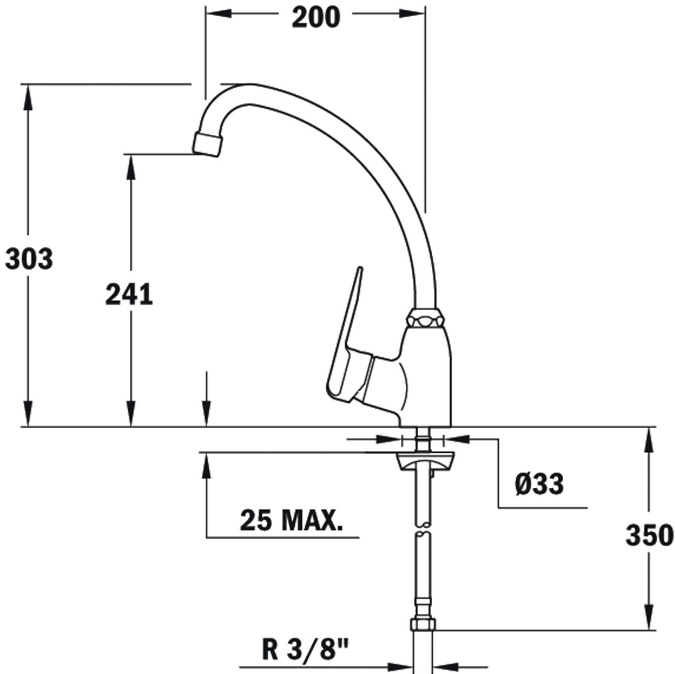

**IN 912** Single Lever Kitchen Tap with high spout and anti-scale areator

Anti-Scale  
Aerator

Swivel Spout

**DESCRIPTION**

Single Lever Kitchen Tap with high spout and anti-scale areator

**LIFE STYLE**

Easy

**COLOURS**

**REFERENCE**

REF. 5391212  
EAN. 8421152093160

**TEKA**

**IN 912**

**FEATURES**

High spout kitchen tap  
Swivel spout  
Anti-scale aerator  
Cartridge with ceramic discs of high resistance  
Highly precise temperature control  
Greater handling sensitivity with smoother movements  
3/8" flexible inlet pipes

IN 912

**DIMENSIONS**

- Product height (mm): 303
- Product width (mm):
- Product depth (mm):
- Product length (mm):
- Net weight (Kg): 1,4

**TECH SPECS**

**MODELS**

**Type of installation:** Free standing