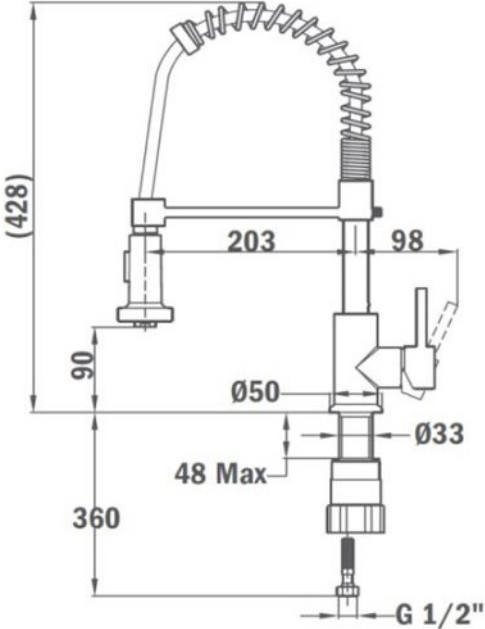

## **FEATURES**

Professional kitchen tap  
Swivel and flexible spout  
Anti-scale aerator  
Pull-down shower 2 functions: normal & shower spray  
High resistant flexible spring  
Stainless steel flexible hose  
35 mm cartridge  
Cartridge with ceramic discs of high resistance  
Highly precise temperature control  
Greater handling sensitivity with smoother movements  
Easy-Quick fixation system  
3/8" certified flexible inlet pipes

IN 939

**DIMENSIONS**

- Product height (mm): 428
- Product width (mm):
- Product depth (mm):
- Product length (mm):
- Net weight (Kg): 2,1

**TECH SPECS**

**MODELS**

**Type of installation:** Free standing