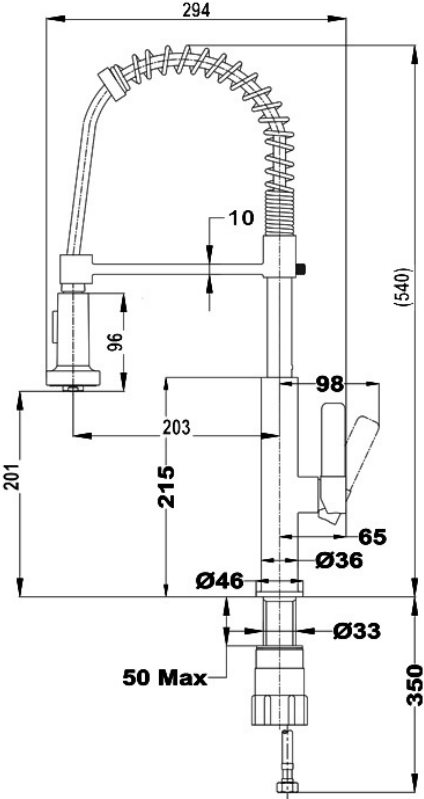

DESCRIPTION

Professional Kitchen Mixer with swivel and flexible spout

LIFE STYLE

Maestro

COLOURS

REFERENCE

REF. 116010002
EAN. 8434778002812

FEATURES

Professional kitchen tap
Swivel and flexible spout
Anti-scale aerator
Pull-down shower 2 functions: normal & shower spray
Cartridge with ceramic discs of high resistance
Highly precise temperature control
Greater handling sensitivity with smoother movements
High resistant flexible spring
Stainless steel flexible hose reinforced with plastic for better protection and easy cleaning
Easy-Quick fixation system
3/8" - 1/2" flexible inlet pipes

FOT 939

DIMENSIONS

- Product height (mm): 540
- Product width (mm): 294
- Product depth (mm): 294
- Product length (mm): 294
- Net weight (Kg): 1,62

TECH SPECS

MODELS

Type of installation: Free standing