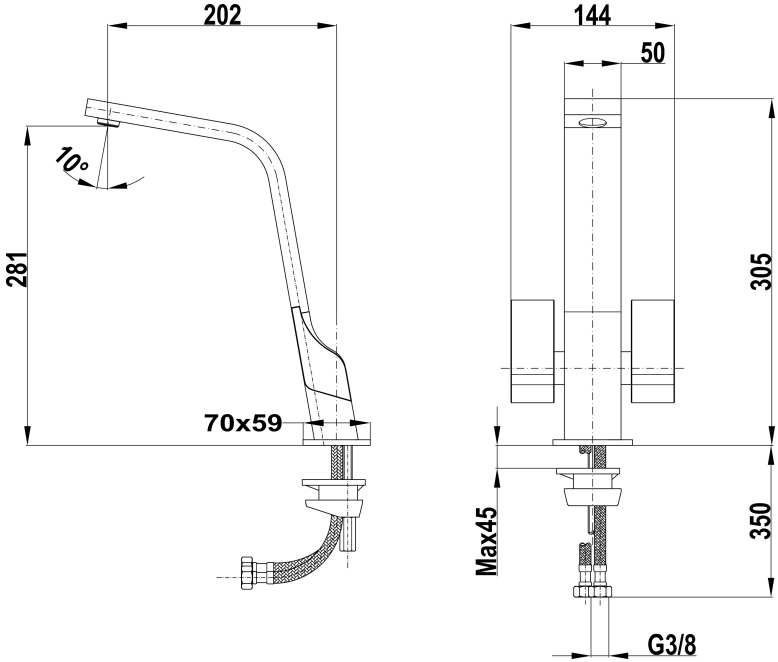

ICT 915 Two handles Kitchen Tap with swivel spout

Fingerprint-Proof

Anti-Scale Aerator

Swivel Spout

PVD

DESCRIPTION

Two handles Kitchen Tap with swivel spout

LIFE STYLE

Total

COLOURS

REFERENCE

REF. 116030012
EAN. 8434778003055

TEKA

ICT 915

FEATURES

Metallic Edition, Brass Collection
High spout kitchen tap
Swivel Spout
Anti-scale aerator
Ceramic headparts
Surface resistant to daily use (PVD)
3/8" - 1/2" flexible inlet pipes

ICT 915

DIMENSIONS

- Product height (mm): 305
- Product width (mm):
- Product depth (mm):
- Product length (mm):
- Net weight (Kg): 2,9

TECH SPECS

MODELS

Type of installation: Free standing