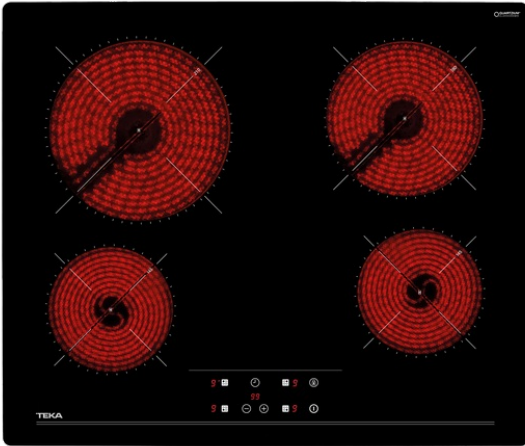

**TEKA****TZ 6415**

Vitreoceramic hob with 4 cooking zones and touch control

Autolock

Power Plus

Easy  
installation**REFERENCE**

REF: 40239040

EAN: 8421152148266

**FEATURES**

Vitreoceramic hob  
Touch Control  
4 cooking zones  
1 high lights Ø 210 mm  
1 high lights Ø 180 mm  
2 high lights Ø 145 mm  
Ceramic glass surface  
Auto-lock safety system  
Cooking timer  
Power plus  
Child lock  
Residual heat indicator  
Easy installation kit  
Maximum nominal power 6300 W

**DIMENSIONS****Product height (mm):** 51**Product width (mm):** 600**Product depth (mm):** 510**Product length (mm):****Net weight (Kg):** 8,5**TECHNICAL DETAILS**

Power rate (V): 220-240

Frequency (Hz): 50/60

Maximum Nominal Power (W): -

**COLOURS**

40239040

Black glass

**ENERGY EFFICIENCY**

Power consumption in standby mode (W): -

Time to reach standby mode (min): -