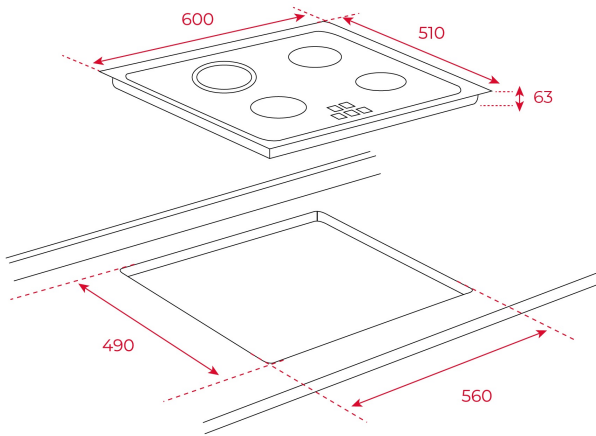

REFERENCE

REF: 40239040

EAN: 8421152148266

FEATURES

Vitreoceramic hob
Touch Control
4 cooking zones
1 high lights Ø 210 mm
1 high lights Ø 180 mm
2 high lights Ø 145 mm
Ceramic glass surface
Auto-lock safety system
Cooking timer
Power plus
Child lock
Residual heat indicator
Easy installation kit
Maximum nominal power 6300 W

DIMENSIONS

Product height (mm): 51

Product width (mm): 600

Product depth (mm): 510

Product length (mm):

Net weight (Kg): 8,5

TECHNICAL DETAILS

Power rate (V): 220-240

Frequency (Hz): 50/60

Maximum Nominal Power (W): -

COLOURS

40239040

Black glass

ENERGY EFFICIENCY

Power consumption in standby mode (W): -

Time to reach standby mode (min): -