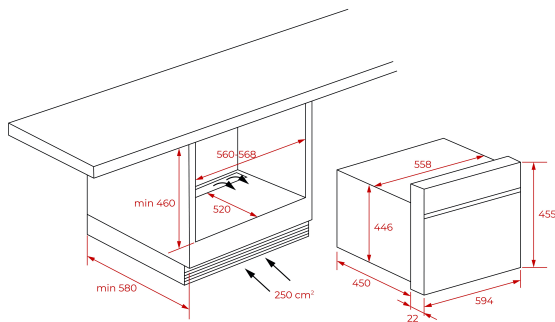

REFERENCE

REF: 40586034

EAN: 8421152140963

FEATURES

Country Style Edition

Microwave + Grill

3 cooking functions

5 power levels + 1000 W microwave power

1500 W grill

Defrost by time

Mechanical control knobs

Mechanical timer (Stop function)

Removable triple glazed door

Automatic disconnection security system

Capacity (gross/net): 38 / 32 litres

DIMENSIONS

Product height (mm): 455

Product width (mm): 595

Product depth (mm): 472

Product length (mm):

Net weight (Kg): 32

TECHNICAL DETAILS

MWO Power (W): 1000

Frequency (Hz): 50

Maximum Nominal Power (W): 3300

Grill (W): 1500

COLOURS

40586034 Anthracite brass

40586036 Vanilla silver

40586036 Anthracite silver

40586036 Vanilla brass