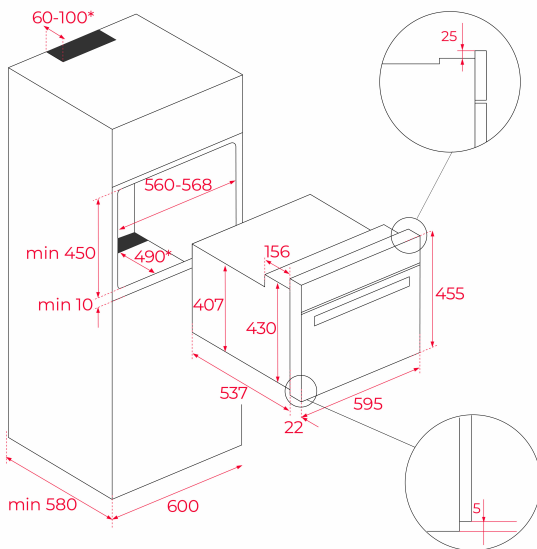

TEKA**MLC 8440 ST**

Urban Colors Edition. Compact built-in microwave with grill and touch control, 45cm

Defrost By
TimeDefrost By
Weight

44L

**REFERENCE**

REF: 111160004

EAN: 8434778007664

FEATURES

Chrome supports with 5 cooking levels

Removable double glazed door

Automatic disconnection security system

Reinforced grid

Capacity (gross/net): 45 / 44 litres

DIMENSIONS**Product height (mm):** 455**Product width (mm):** 595**Product depth (mm):** 559**Product length (mm):****Net weight (Kg):** 28,4**TECHNICAL DETAILS**

MWO Power (W): 1000

Frequency (Hz): 50

Maximum Nominal Power (W): 3200

Grill (W): 1400

COLOURS

111160004

Stone grey glass

111160003