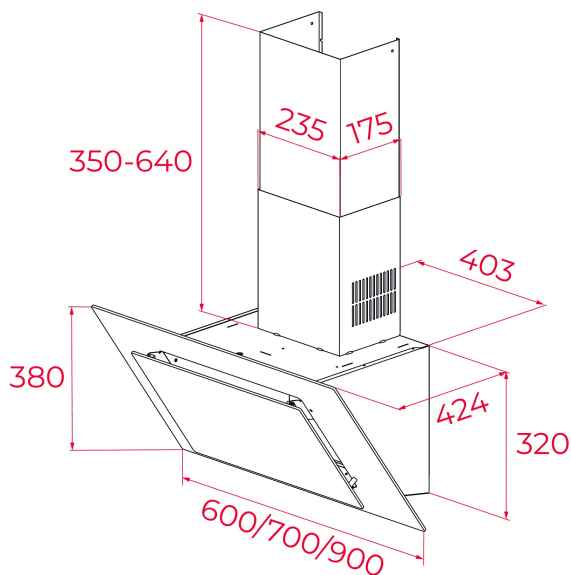

DVT Pro 68660 TBS BK

Urban Colors Edition. Vertical decorative full glass hood with FreshAir function

LED

Perimeter
extractionStop Delay
Timer

Fresh AIR

**REFERENCE**

REF: 112930039

EAN: 8434778013214