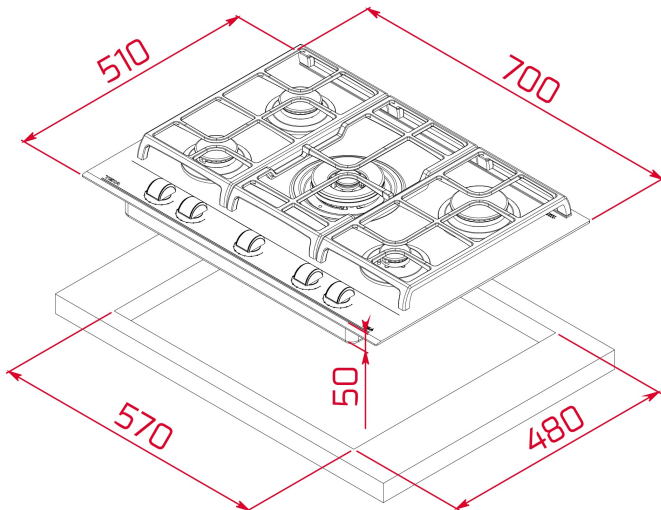

REFERENCE

REF: 112570173

EAN: 8434778019131

FEATURES

Urban Colors Edition

Gas on glass hob

ExactFlame

Frontal control knobs with ergonomic design

5 cooking zones

1 double ring burner, 4.00 kW

1 fast burner, 2.8 kW

2 semi fast burners, 1.7 kW

1 auxiliary burner, 1 kW

Ceramic glass surface

Auto ignition

Auto-lock safety system

Cast iron grids

Easy installation kit

Maximum nominal power 11.300 W

Optional: Wok support

Silver knobs accessory available

DIMENSIONS

Product height (mm): 98

Product width (mm): 700

Product depth (mm): 510

Product length (mm):

Net weight (Kg): 13,5

TECHNICAL DETAILS

Power rate (V): 220-240

Frequency (Hz): 50/60

Maximum Nominal Power (W): -

COLOURS

112570173

Black glass

112570174

White glass

112570174

Stone grey glass

112570174

London brick brown glass