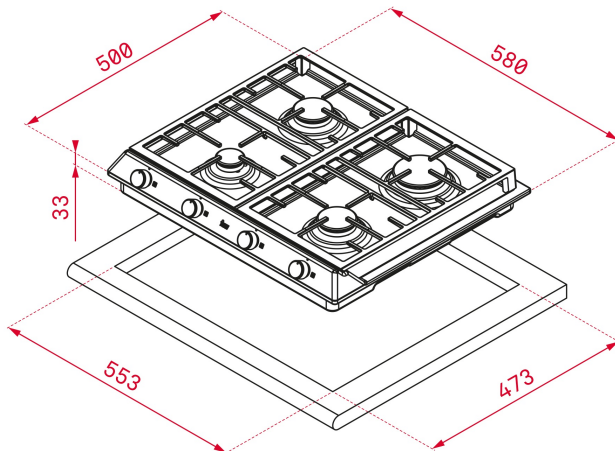

TEKA**EX 60.1 4G AI AL CI**

Stainless steel gas hob with frontal control knobs of butane and natural gas

Auto
ignition

Autolock

**REFERENCE**

REF: 112610041

EAN: 8434778019513

FEATURES

Gas hob
Frontal control knobs
4 cooking zones
1 fast burner, 2.8 kW
2 semi fast burners, 1.7 kW
1 auxiliary burner, 1 kW
Stainless steel surface
Auto ignition
Auto-lock safety system
Cast iron grids
Maximum nominal power 7300 W
Optional: Wok support

DIMENSIONS**Product height (mm):** 84**Product width (mm):** 580**Product depth (mm):** 500**Product length (mm):****Net weight (Kg):** 9,4**TECHNICAL DETAILS**

Power rate (V): 220-240

Frequency (Hz): 50/60

Maximum Nominal Power (W): -

COLOURS

112610041

Stainless steel

ENERGY EFFICIENCY

Power consumption in standby mode (W): -

Time to reach standby mode (min): -