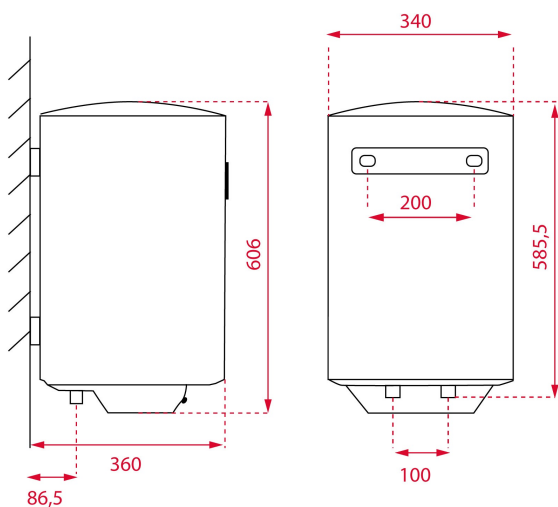

REFERENCE

REF: 42080310

EAN: 8421152149225

FEATURES

Smart series: Habits-based adapting system

Vertical installation

Capacity: 30 litres

Average number of users: 1-2

Tank ultra-resistant protective polish

Enamelled heating element

Temperature regulation 30° - 75° C

Max input pressure: 0.75 Mpa

Over-pressure protection

Over-heating protection

Humidity protection

Dry-heating protection

Power rate: 1500 W

Isolation thickness: 20 mm

DIMENSIONS

Product height (mm): 606

Product width (mm): 340

Product depth (mm): 340

Product length (mm):

Net weight (Kg): 14,8

COLOURS

42080310 White