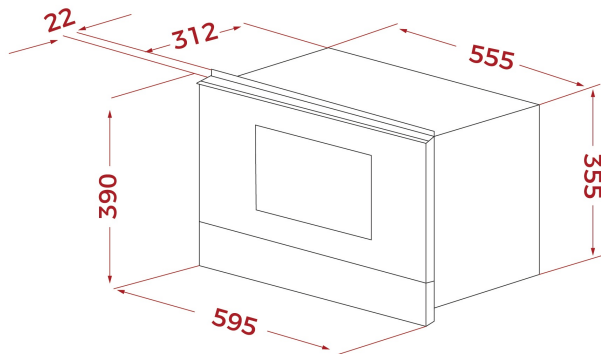

**TEKA****ML 82-G1 BIS L BM**

Infinity G1 built-in microwave. Special edition by Italdesign Giugiaro

Defrost By Time

Defrost By Weight

Direct Access Menu

Electronic Door Opening

22L

**REFERENCE**

REF: 112030009

EAN: 8434778022445

**FEATURES**

Infinity G1 special edition  
 Designed in Italy by Italdesign Giugiaro  
 Built-in Microwave + Grill  
 Exclusive matte black finishing  
 Ceramic base with uniform heating  
 3 cooking functions  
 5 power levels, 850 W  
 Grill power: 1200 W  
 Defrost by time and weight  
 Touch control display with knobs and minute minder  
 Double glazed door with left opening  
 Electronic door opening  
 Automatic disconnection when open door  
 Incandescent inner light  
 Dropdown grill  
 Quick start  
 Capacity (gross/net): 22 /21.56 litres  
 Stainless steel cavity  
 Crunch plate included

**DIMENSIONS****Product height (mm):** 390**Product width (mm):** 595**Product depth (mm):** 334**Product length (mm):** 555**Net weight (Kg):** 23,2**TECHNICAL DETAILS**

MWO Power (W): 850

Frequency (Hz): 50

Maximum Nominal Power (W): 2700

Grill (W): 1200

**COLOURS**

112030009

Black matt