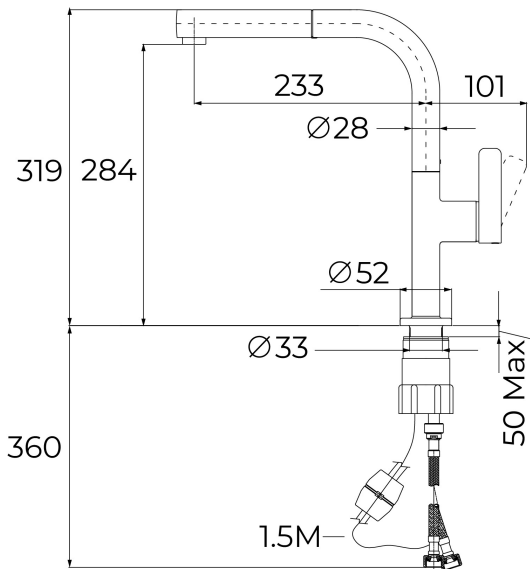

**TEKA****OVAL 938**

Single lever pull-out kitchen tap with oval body and 1/2" flexible inlet pipes

Anti-scale  
aeratorPull Out  
Shower

Resistance

Swivel  
spoutEasy  
installation**REFERENCE**

REF: 116020018

EAN: 8434778027273

**FEATURES**

Oval Series

High spout pull-out kitchen tap

Slim elegant design

Swivel spout 360°

Anti-scale aerator

Pull-out 1 function: normal

Waterflow limited to 9,5 l/min

Extra resistant flexible hose

Cartridge with ceramic discs of high resistance

Cartridge diameter: 35 mm

Spout diameter: 28 mm

Highly precise temperature control

Greater handling sensitivity with smoother movements

Easy-Quick fixation system

1/2" flexible inlet pipes

**DIMENSIONS****Product height (mm):** 319**Product width (mm):****Product depth (mm):****Product length (mm):****Net weight (Kg):** 1,49**COLOURS**

116020018