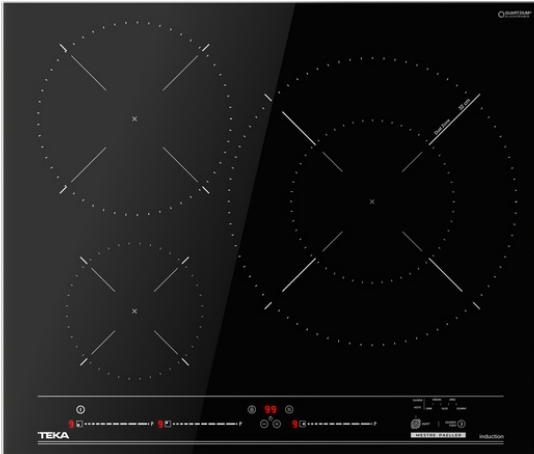

**TEKA****MestrePaeller ITC 63320 MPS BK**

Induction hob with MultiSlider touch control and a special XL cooking zone for Paella

MultiSlider

Autolock

Power

Power Plus

Easy installation

Super Zone

**REFERENCE**

REF: 112510044

EAN: 8434778027082

**FEATURES**

Induction hob  
 Touch Control MultiSlider  
 3 cooking zones:  
 1 double zone Ø 320/180 mm  
 1 zone Ø 215 mm  
 1 zone Ø 150 mm  
 Ceramic glass surface  
 Safety disconnection  
 Cooking timer  
 Power plus  
 Child lock  
 Residual heat indicator  
 Power management  
 Easy installation kit  
 Maximum nominal power 7200 W  
 Optional: Grilling plate and Teppanyaki

**DIMENSIONS****Product height (mm):** 53**Product width (mm):** 606**Product depth (mm):** 516**Product length (mm):****Net weight (Kg):** 10,7**TECHNICAL DETAILS**

Power rate (V): 220-240

Frequency (Hz): 50/60

Maximum Nominal Power (W): 7200

**COLOURS**

112510044

Black glass

**ENERGY EFFICIENCY**

Power consumption in standby mode (W): 0.4

Time to reach standby mode (min): 1