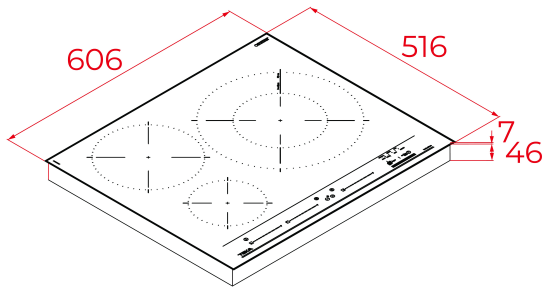

**REFERENCE**

REF: 112510044

EAN: 8434778027082

**FEATURES**

Induction hob  
 Touch Control MultiSlider  
 3 cooking zones:  
 1 double zone Ø 320/180 mm  
 1 zone Ø 215 mm  
 1 zone Ø 150 mm  
 Ceramic glass surface  
 Safety disconnection  
 Cooking timer  
 Power plus  
 Child lock  
 Residual heat indicator  
 Power management  
 Easy installation kit  
 Maximum nominal power 7200 W  
 Optional: Grilling plate and Teppanyaki

**DIMENSIONS****Product height (mm):** 53**Product width (mm):** 606**Product depth (mm):** 516**Product length (mm):****Net weight (Kg):** 10,7**TECHNICAL DETAILS**

Power rate (V): 220-240

Frequency (Hz): 50/60

Maximum Nominal Power (W): 7200

**COLOURS**

112510044

Black glass

**ENERGY EFFICIENCY**

Power consumption in standby mode (W): 0.4

Time to reach standby mode (min): 1