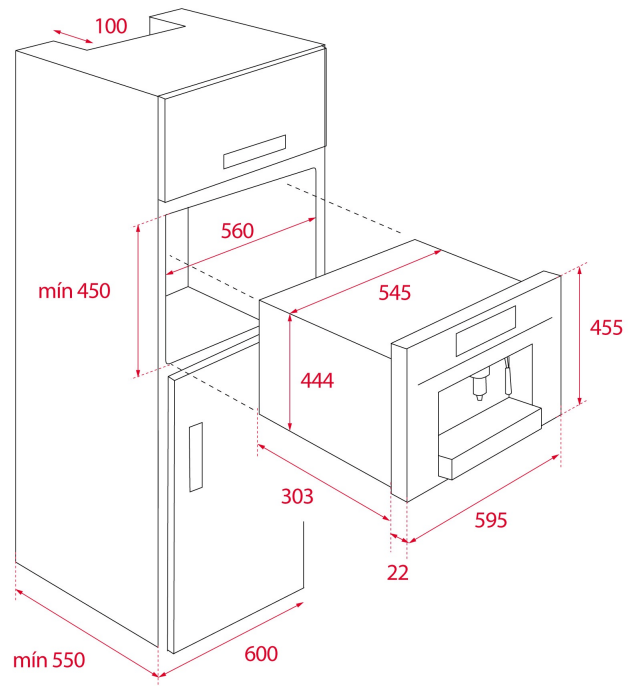

**COLOURS**

**REFERENCE**

REF. 40589513  
EAN. 8421152145616

**FEATURES**

Multi capsule built-in coffee maker  
Multi capsule (\*) and ground coffee machine  
Coffee selector: small, medium, large, extra large and infusions  
Electronic control panel with TFT display  
5 adapters included  
Automatic LED lights  
Capacity: 1 cup  
Adjustable height cup support  
Temperature selector  
Storage drawer  
2 side storage compartments  
Drip tray  
19 bar pump pressure  
1 litre water tank  
Waste container  
Automatic decalcifier  
Descaling function  
\*5 capsule adaptors: Nespresso®, Lavazza®, Caffitaly®, E.S.E pod

## DIMENSIONS

**Product height (mm):** 455

**Product width (mm):** 595

**Product depth (mm):** 330

**Product length (mm):**

**Net weight (Kg):** 18,7