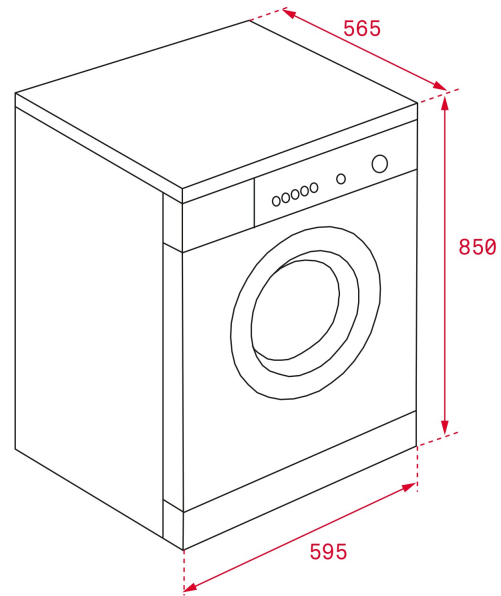

DIMENSIONS

Product height (mm): 850
Product width (mm): 595
Product depth (mm): 565
Product length (mm):
Net weight (Kg): 66

TECH SPECS

PRODUCT SHEET

Type of load: Front
Type of installation: Free standing
Washing capacity (Kgs): 8
Energy Efficiency Class: A+++
Spinning efficiency: B
Energy consumption (kWh/year): 196
Water consumption (litres/year): 11000
Maximum spinning speed (RPM): 1200
Certificates: CE + Reach + ERP