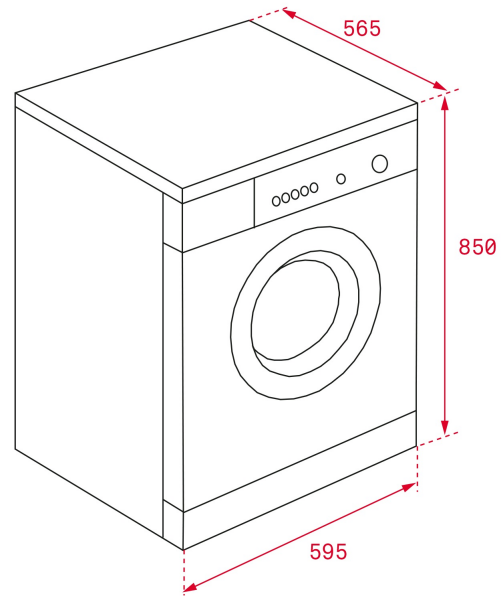

LIFE STYLE

Maestro

COLOURS

REFERENCE

REF. 40874422
EAN. 8421152131909

FEATURES

Free standing washing machine
Washing capacity: 8 Kg
16 washing programs
Woolmark® certification
Maximum spin speed: 1200 r.p.m
Electronic control panel
LCD display
Electronic washing management (Fuzzy Logic)
Fast program 15 minutes
My Cycle program
Special programs: wool, children's clothing and 15'
Delay timer 1-24h
Balance control system
Locking system in case of lack of water or electricity
Foam control system 32 cm wide porthole
Function buttons for: on/off, program selector,
delay programming, temperature, spinning
exclusion and special functions
Energy class: A+++/B

DIMENSIONS

Product height (mm): 850
Product width (mm): 595
Product depth (mm): 565
Product length (mm):
Net weight (Kg): 66

TECH SPECS

PRODUCT SHEET

Type of load: Front
Type of installation: Free standing
Washing capacity (Kgs): 8
Energy Efficiency Class: A+++
Spinning efficiency: B
Energy consumption (kWh/year): 196
Water consumption (litres/year): 11000
Maximum spinning speed (RPM): 1200
Certificates: CE + Reach + ERP