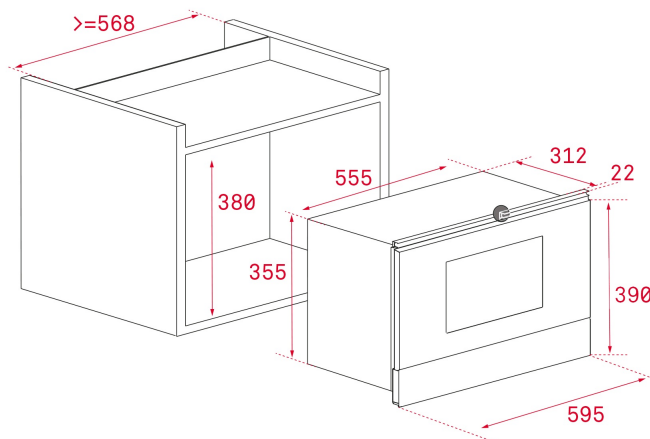

DIMENSIONS

Product height (mm): 390
Product width (mm): 595
Product depth (mm): 334
Product length (mm):
Net weight (Kg): 22

TECH SPECS

PARTICULAR CHARACTERISTICS

Certificates: CE/CB/Gmark
Type of inner light: INCANDESCENT
Inside light position: RIGHT
Number of cooking functions: 3
Grill function: Yes
Drop-down grill: Yes
Number of guide levels (lower cavity): 0
Forced refrigeration tangential 1 speed: Yes
Microwave function: Yes
Number of power levels: 5
Minute Quick Start: Yes
Tangential ventilation: Yes