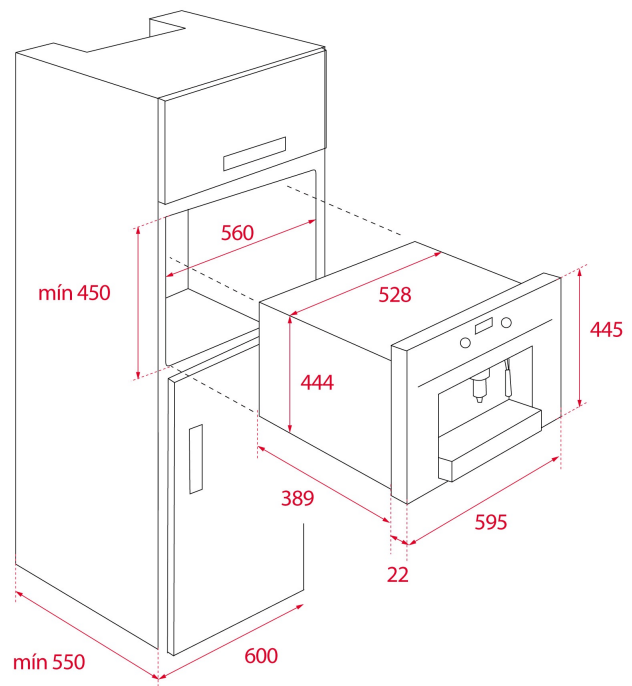

COLOURS

REFERENCE

REF. 111630001
EAN. 8434778004120

TEKA

CLC 855 GM

FEATURES

Urban Colors Edition
Automatic built-in coffee machine
Self-cleaning function
Intensity, temperature and coffee quantity regulation
Electronic control display
Telescopic rails for an easy pull out of the coffee maker
30 automatic programs
Automatic LED lights
Capacity: 2 cups at once
Easy removable container for coffee grounds
15 bar pump pressure
Adjustable coffee, steam, and hot water pipes
Integrated steel grinder for natural coffee beans (13 different ground positions)
Coffee beans container, 200 gr capacity
Pre-grounded coffee container
1,8 litres water tank
Automatic decalcifier

DIMENSIONS

Product height (mm): 455
Product width (mm): 595
Product depth (mm): 412
Product length (mm):
Net weight (Kg): 23

TECH SPECS

FITTING MEASURES

Built-in Width (mm): 560
Built-in Depth (mm): 550
Built-in Height (mm): 450