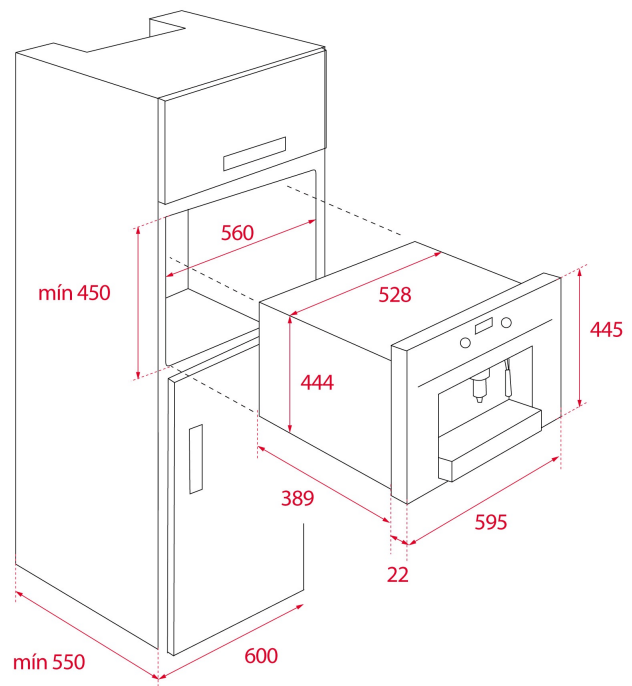

DIMENSIONS

Product height (mm): 455
Product width (mm): 592
Product depth (mm):
Product length (mm):
Net weight (Kg): 23

TECH SPECS

FITTING MEASURES

PARTICULAR CHARACTERISTICS

Built-in Height (mm): 450

Certificates: IMQ/CCC
Pump pressure (Bar): 15
Pump power (W): 50
Control panel: Electronic
Fingerprint proof: Yes
Number of programs: 30
Number of cups: 2
Adjustable coffee dispenser: Yes
Rectable pipe for Steam and Hot Water: Yes
Grinded coffee: Yes
On/Off function: Yes
Steamer: Yes
Hot Water: Yes
Clock (option in menu): Yes
Descaling (option in menu): Yes
Coffee temperature (option in menu): Yes
Coffee temperatures: Yes
Selected function indicator: Yes
Full water tank indicator: Yes
Ground too fine, adjust mill indicator: Yes
Lack of coffee beans indicator: Yes