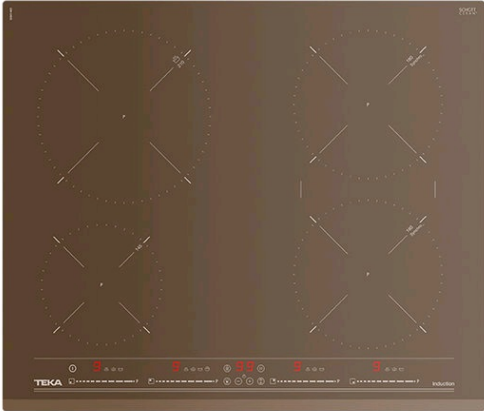

# IZ 6420 60cm Urban Colors Edition Induction Hob with 4 zones and MultiSlider Touch Control

MultiSlider

Autolock

Power

Power Plus

Syncro function

Easy installation

### DESCRIPTION

60cm Urban Colors Edition Induction Hob with 4 zones and MultiSlider Touch Control

**66/2014):** 189,4

**Right front cooking zone - Diameter (mm):** 180

**Right front cooking zone - Type:** Single Zone

**Right front cooking zone - Consumption in Wh/Kg (EU  
66/2014):** 189,4