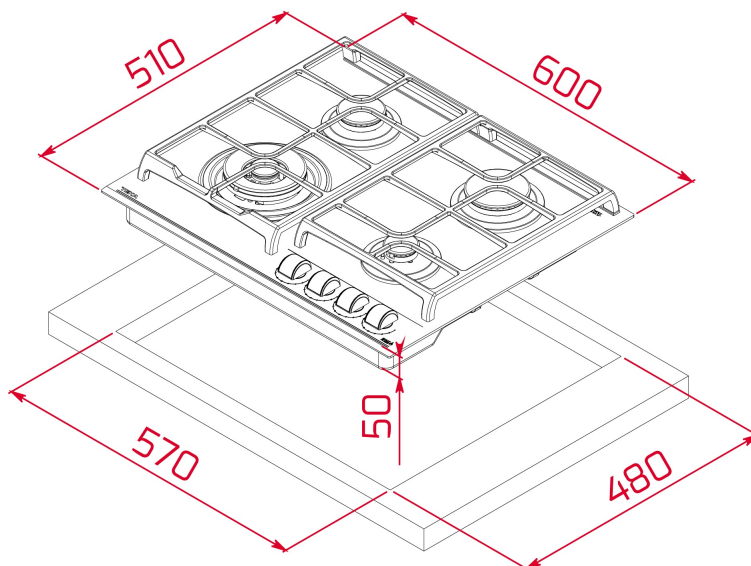

DIMENSIONS

Product height (mm): 98
Product width (mm): 600
Product depth (mm): 510
Product length (mm):
Net weight (Kg): 11,7

TECH SPECS

FITTING MEASURES

Built-in Width (mm): 570
Built-in Depth (mm): 480
Built-in Height (mm): 49