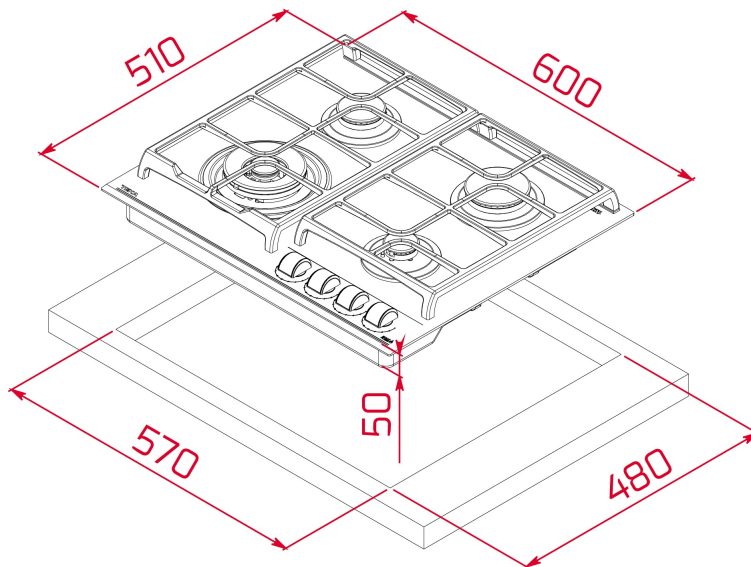

Total

COLOURS

REFERENCE

REF. 112570097
EAN. 8434778009613

TEKA

GZC 64320 XBN

FEATURES

Urban Colors Edition
Gas on Glass with ExactFlame
9 power levels with precise control of the flame
Front control knobs with ergonomic design
4 cooking zones:
1 double ring burner (4.00 kW)
1 semi-fast burners (1.75 kW)
1 fast burner (2.80 kW)
1 auxiliary burner (1.00 kW)
Large cast iron grids
Auto-ignition in every burner, activated through control knobs
Auto-lock safety device (Thermocouples)
Optional Wok support
Easy installation kit
Tempered glass surface

DIMENSIONS

Product height (mm): 110
Product width (mm): 600
Product depth (mm): 510
Product length (mm):
Net weight (Kg): 11,7

TECH SPECS

FITTING MEASURES

Built-in Width (mm): 570
Built-in Depth (mm): 480
Built-in Height (mm): 49

COOKING ZONES

Cooking Zones: 4
Left rear cooking zone - Diameter (mm): 1750
Left rear cooking zone - Type: SEMIRAPID
Left front cooking zone - Diameter (mm): 4000

Left front cooking zone - Pan detection (mm): 50/60
Left front cooking zone - Type: DOUBLE RING
Center front cooking zone - Pan detection (mm): NO
Right rear cooking zone - Diameter (mm): 2800
Right rear cooking zone - Type: RAPID
Right front cooking zone - Diameter (mm): 1000
Right front cooking zone - Type: AUXILIARY