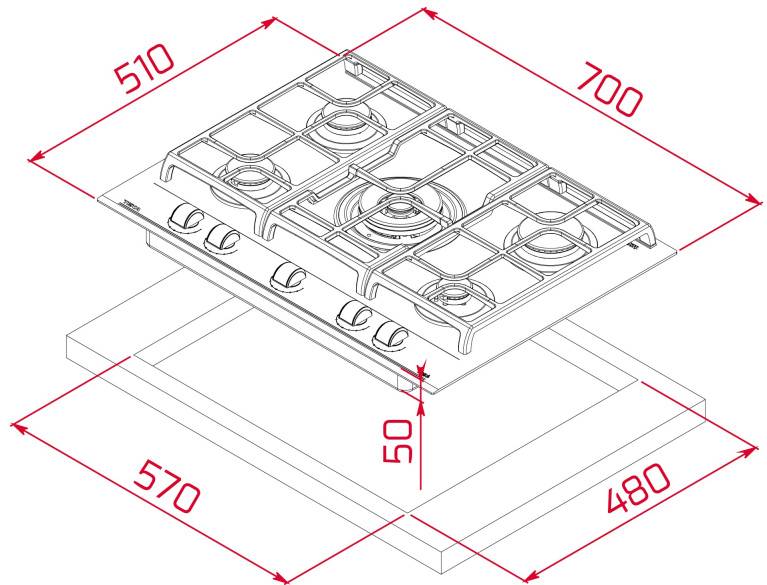

1 fast burner (2.80 kW)

1 auxiliary burner (1.00 kW)

Large cast iron grids

Automatic-ignition in every burner, activated through control knobs

Auto-lock safety device (Thermocouples)

Optional Wok support

Easy installation kit

Ceramic glass surface

TEKA**GZC 75330 XBB**

DIMENSIONS

Product height (mm): 98
Product width (mm): 700
Product depth (mm): 510
Product length (mm):
Net weight (Kg): 13,5

TECH SPECS

FITTING MEASURES

Built-in Width (mm): 570
Built-in Depth (mm): 480
Built-in Height (mm): 49