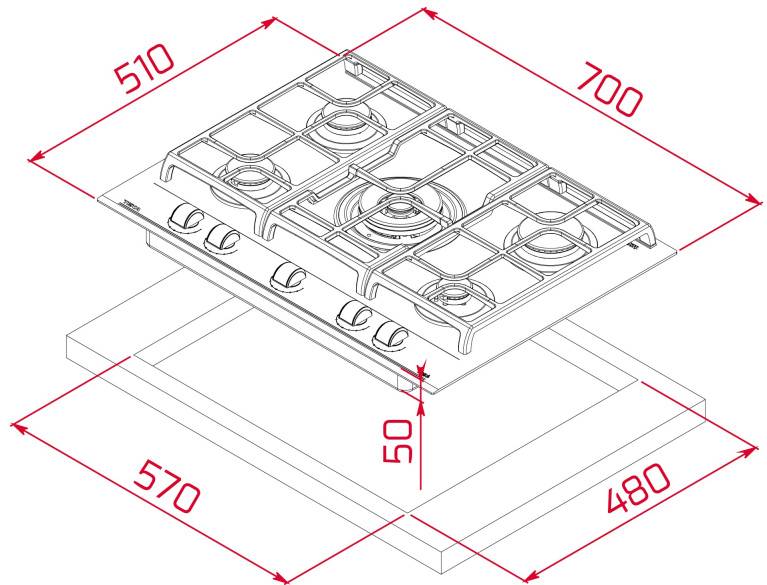

Total

COLOURS

REFERENCE

REF. 112570104
EAN. 8434778010046

FEATURES

Urban Colors Edition
Gas on Glass with ExactFlame
9 power levels with precise control of the flame
Front control knobs with ergonomic design
5 cooking zones:
1 double ring burner (4.00 kW)
2 semi-fast burners (1.75 kW)
1 fast burner (2.80 kW)
1 auxiliary burner (1.00 kW)
Large cast iron grids
Automatic-ignition in every burner, activated through control knobs
Auto-lock safety device (Thermocouples)
Optional Wok support
Easy installation kit
Ceramic glass surface

TEKA

GZC 75330 XBN

DIMENSIONS

Product height (mm): 110
Product width (mm): 700
Product depth (mm): 510
Product length (mm):
Net weight (Kg): 13,5

TECH SPECS

FITTING MEASURES

Built-in Width (mm): 570
Built-in Depth (mm): 480
Built-in Height (mm): 49

PARTICULAR CHARACTERISTICS

Gas type: Natural
Maximum nominal power (W) (Gas): 11300
Auto ignition: Yes
Number of electric power levels: 9

ELECTRIC CONNECTION

Frequency (Hz): 50/60
Power rate (V): 220-240
Cable Connection Length (cm): 100
Maximum Nominal Power (W) (Electric hob): 1100