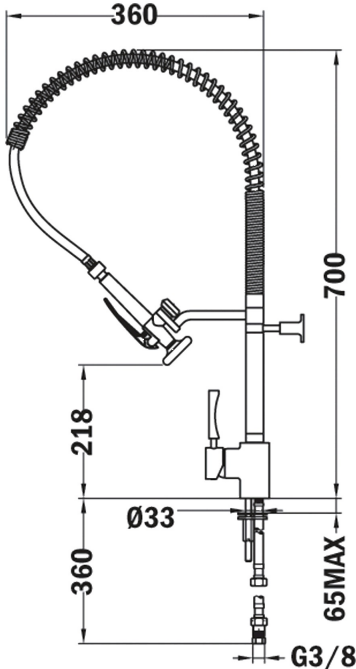

Professional kitchen tap

Swivel and flexible spout

Anti-scale aerator

Pull-down shower with stop function. 1 function: Shower spray

Double fixing system to avoid any lever effect on the sink. On-wall and sink fixation

High resistant flexible spring

Stainless steel flexible hose reinforced with plastic for better protection and easy cleaning

3/8" flexible inlet pipes

MY 174

DIMENSIONS

- Product height (mm): 700
- Product width (mm):
- Product depth (mm):
- Product length (mm):
- Net weight (Kg):

TECH SPECS

MODELS

- Type of installation: Free standing
- Type of spout: High spout
- Type of handle: Single lever