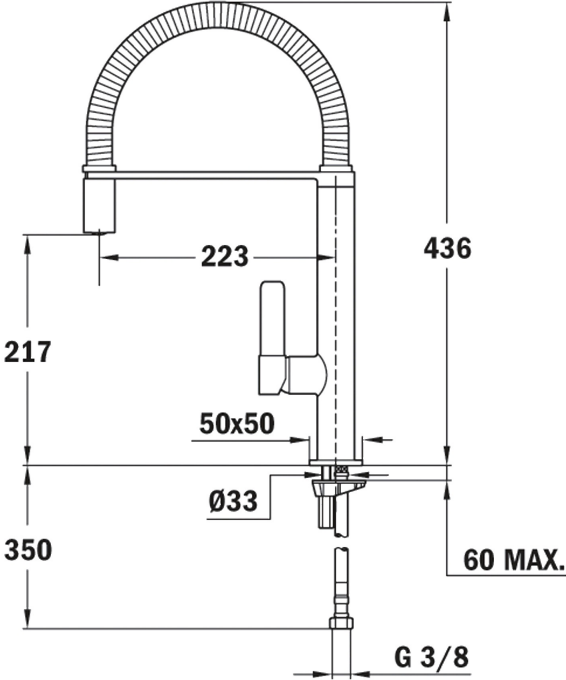

LIFE STYLE

Maestro

COLOURS

REFERENCE

REF. 629390200
EAN. 8421152131541

FEATURES

Professional kitchen tap
Swivel and flexible spout
Anti-scale aerator
Pull-down shower 1 function: aerated spray
High resistant flexible spring
Stainless steel flexible hose
Cartridge with ceramic discs of high resistance
Highly precise temperature control
Greater handling sensitivity with smoother movements
3/8" flexible inlet pipes

FO 939

DIMENSIONS

- Product height (mm): 436
- Product width (mm): 223
- Product depth (mm): 50x50
- Product length (mm): 350
- Net weight (Kg): 2,91

TECH SPECS

MODELS

- Type of installation: Free standing
- Type of spout: High spout
- Type of handle: Single lever