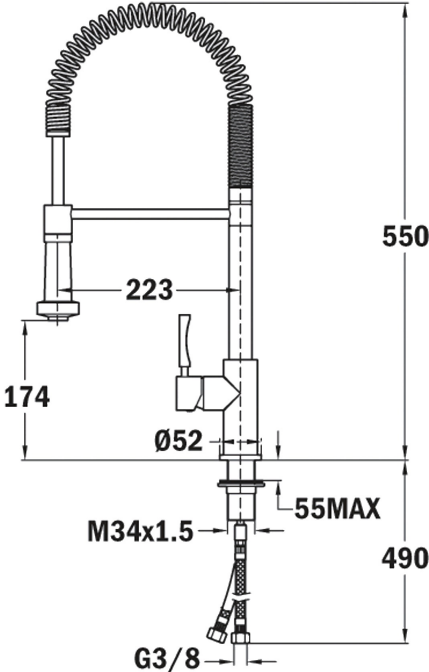

## **FEATURES**

Professional kitchen tap  
Swivel and flexible spout  
Anti-scale aerator  
Pull-down shower 2 functions: normal & shower spray  
Made of stainless steel of high quality AISI 304  
High resistant flexible spring  
Stainless steel flexible hose  
Cartridge with ceramic discs of high resistance  
Highly precise temperature control  
Greater handling sensitivity with smoother movements  
3/8" flexible inlet pipes

INX 939

**DIMENSIONS**

- Product height (mm): 550
- Product width (mm):
- Product depth (mm):
- Product length (mm):
- Net weight (Kg): 3,4

**TECH SPECS**

**MODELS**

- Type of installation: Free standing
- Type of spout: High spout
- Type of handle: Single lever