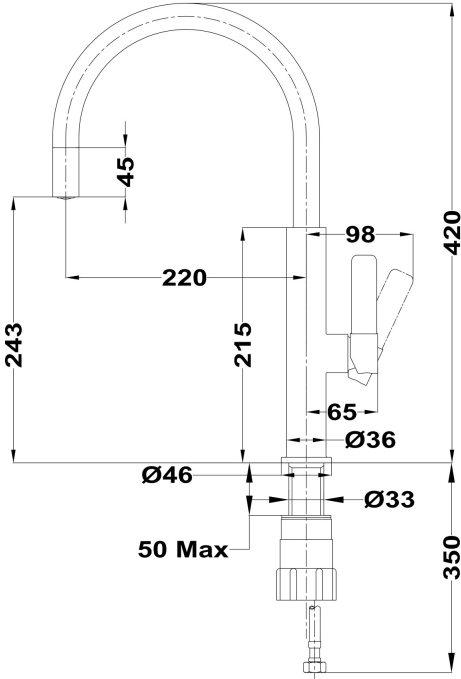

## REFERENCE

REF. 116030047  
EAN. 8434778012835

**TEKA**

**FOT 995**

**FEATURES**

High spout kitchen tap  
Swivel spout  
Anti-scale aerator  
Cartridge with ceramic discs of high resistance  
Highly precise temperature control  
Greater handling sensitivity with smoother movements  
Easy-Quick fixation system  
3/8" - 1/2" flexible inlet pipes

### DIMENSIONS

- Product height (mm):
- Product width (mm):
- Product depth (mm):
- Product length (mm):
- Net weight (Kg):