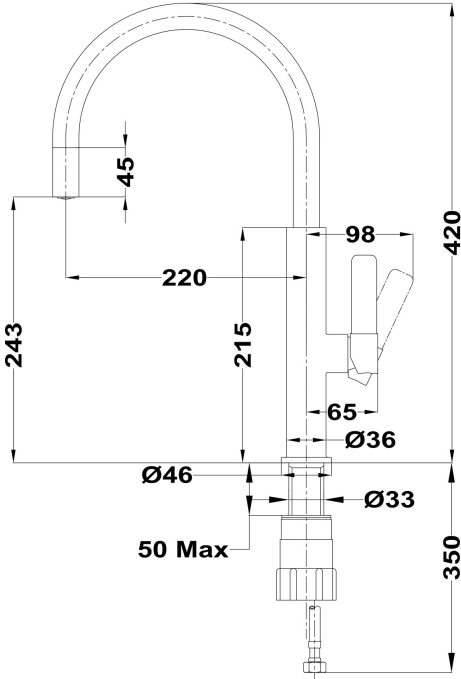

Total

COLOURS

REFERENCE

REF. 116030048
EAN. 8434778012842

TEKA

FOT 995

FEATURES

High spout kitchen tap
Swivel spout
Anti-scale aerator
Cartridge with ceramic discs of high resistance
Highly precise temperature control
Greater handling sensitivity with smoother movements
Easy-Quick fixation system
3/8" - 1/2" flexible inlet pipes

FOT 995

DIMENSIONS

- Product height (mm):
- Product width (mm):
- Product depth (mm):
- Product length (mm):
- Net weight (Kg):

TECH SPECS

MODELS

Type of spout: High spout