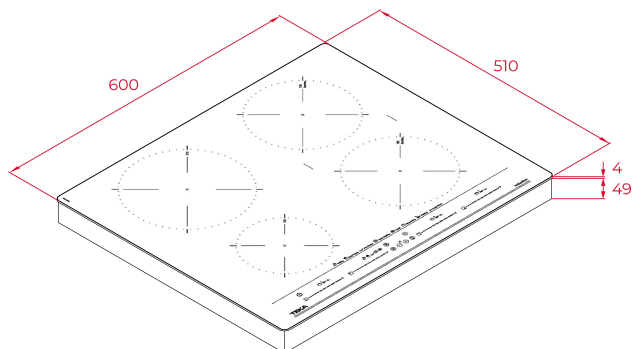

Urban colors Edition
Induction hob
Touch control MultiSlider
Cooking timer
4 cooking zones:
1 induction Ø 215 mm
2 induction Ø 185 mm
1 induction Ø 150 mm
Special cooking functions with temperature sensors: Grilling, Deep frying, Pan frying, KeepWarm, Boiling, Simmering, Confit & Melting
Power Plus function
Stop & Go function
Residual heat indicators
Fast-Click easy installation
Maximum nominal power : 8.800 W

DIMENSIONS

Product height (mm): 53
Product width (mm): 600
Product depth (mm): 510
Product length (mm):
Net weight (Kg): 10,7

TECH SPECS

FITTING MEASURES

Built-in Width (mm): 560
Built-in Depth (mm): 490
Built-in Height (mm): 49

ELECTRIC CONNECTION

Frequency (Hz): 50/60
Power rate (V): 220-240
Cable Connection Length (cm): 110
Maximum Nominal Power (W) (Electric hob): 7200

COOKING ZONES

Cooking Zones: 4

Left rear cooking zone - Diameter (mm): 215

Left rear cooking zone - Type: Single Zone

Left front cooking zone - Diameter (mm): 150

Left front cooking zone - Type: Single Zone

Right rear cooking zone - Type: Single Zone

Right front cooking zone - Diameter (mm): 185