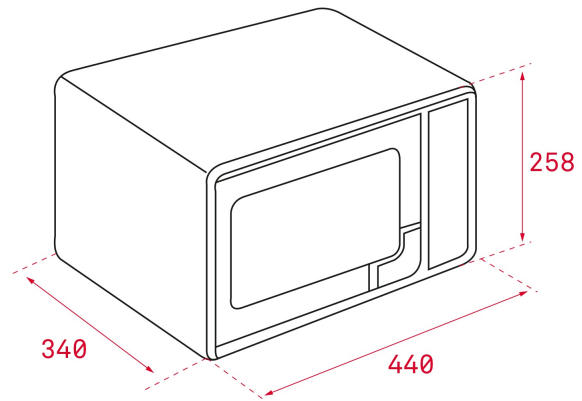

Easy

COLOURS

REFERENCE

REF. 40590470
EAN. 8421152128732

TEKA

MWE 225 G

FEATURES

Free standing Microwave + grill
Stainless steel (fingerprint proof)
Electronic Control panel
Quartz Grill, 1.000 W
5 power levels, 800 W
Total gross capacity : 20 litres
Stainless Steel inner
Inner and outside gloss door
Minute minder: 0 - 95 minutes
Defrosting by weight and time
Time and electronic functions selector
8 direct access menu
+30" function
Children safety block

DIMENSIONS

Product height (mm): 258
Product width (mm): 440
Product depth (mm): 340
Product length (mm):
Net weight (Kg): 10,7

TECH SPECS

PARTICULAR CHARACTERISTICS

Certificates: CE/ROHS/EMC/GS + D. Identity
Number of cooking functions: 3
Grill function: Yes
Minute Minder: Yes
Number of guide levels (lower cavity): 0
Microwave function: Yes
Number of power levels: 5
Seconds Quick Start: Yes