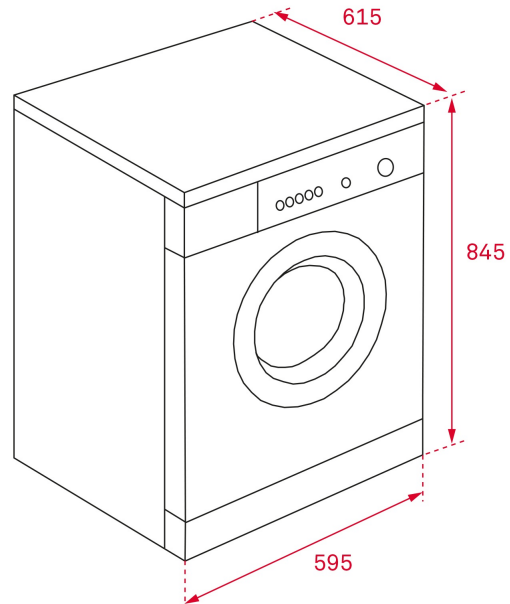

REFERENCE

REF. 40854100
EAN. 8421152131718

TEKA

TKS 850 C

FEATURES

Free Standing Dryer
Condensed drying technology
ExcellentDry sensor
Electronic control panel
Drying capacity: 8 kg
Drying programs: 16
Fast program: 45 minutes
ECO mode program
Delay timer: 1-24 hours
50 cm wide porthole door

TEKA**TKS 850 C**

DIMENSIONS

Product height (mm): 845
Product width (mm): 595
Product depth (mm): 615
Product length (mm):
Net weight (Kg): 42

TECH SPECS

PRODUCT SHEET

Type of installation: Free Standing
Drying capacity (Kgs): 8
Condensation efficiency: B
Energy consumption per drying cycle (Full load) (kWh): 4.74
Energy consumption (kWh/year): 561
Duration of drying cycle (Full load) (minutes): 112
Automatic (sensor drying): Yes