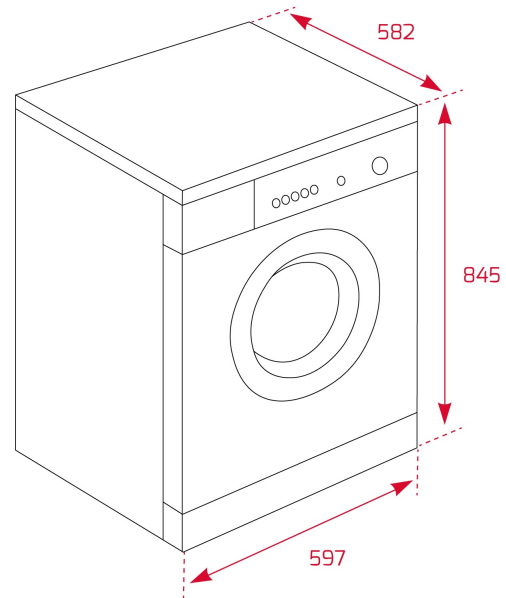

REF. 113920006
EAN. 8434778016550

FEATURES

HomeCare series
Free standing Washing Machine
Electronic control panel with display
Washing capacity: 7 kg
15 washing programs
Fast program: 15 minutes
Special programs: ECO mode, Wool care, Delicate, Anti-allergies mode
Special functions: Delay timer, Anti-allergies, Extra rinse
Maximum spinning speed: 1000 RPM
Automatic water regulation
Automatic door lock safety system
Child lock
Balance control system
SoftCare drum
Delay timer:1-24 hours
30 cm wide porthole door

DIMENSIONS

Product height (mm): 845
Product width (mm): 596
Product depth (mm): 533
Product length (mm):
Net weight (Kg): 55,2

TECH SPECS

PRODUCT SHEET

Type of installation: Free standing
Energy consumption (kWh/year): 172
Water consumption (litres/year): 10337

POWER SUPPLY

Frequency (Hz): 50
Power rate (V): 220-240
Plug type: EU
Cable Connection Length (cm): 160
Maximum Nominal Power (W): 2100
Nominal power motor (W): No
Power of heating element (W): 1850
Water outlet hose length (m): 1.695
Water inlet hose length (m): 1470