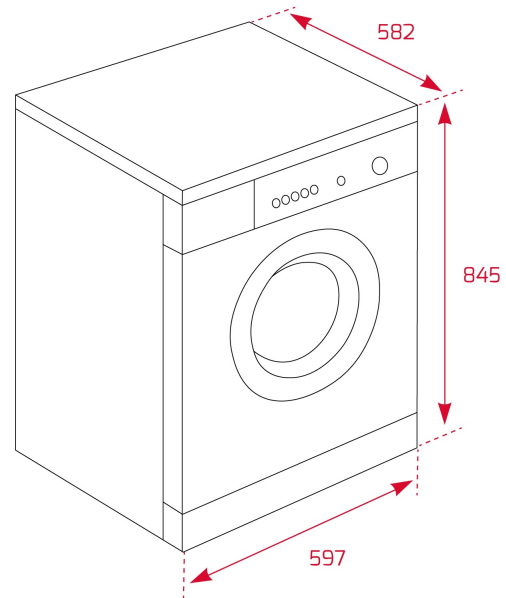

LIFE STYLE

Maestro

COLOURS

REFERENCE

REF. 113960004
EAN. 8434778016635

FEATURES

PremiumCare Series
Free standing Washer-Dryer
Electronic control panel with display
Washing capacity: 10 kg
Drying capacity: 6 kg
Washing programs: 11
Drying programs: 4
Fast program: 12 minutes
Special programs: ECO mode, Wool care, Delicate, AllergySafe,
Quick Wash & Dry, Gentle Dry
Special functions: Delay timer, Speed wash, Extra rinse
Condenser heat pump
Maximum spinning speed: 1400 RPM
Automatic water regulation
Automatic door lock safety system
Child lock
Balance control system
SoftCare drum
Delay timer: 1-24 hours
33 cm wide porthole door

DIMENSIONS

Product height (mm): 845
Product width (mm): 597
Product depth (mm): 582
Product length (mm):
Net weight (Kg): 78

TECH SPECS

PRODUCT SHEET

Type of installation: Free standing
Drying capacity (Kgs): 6
Energy consumption (kWh/year): 256
Water consumption (litres/year): 13000