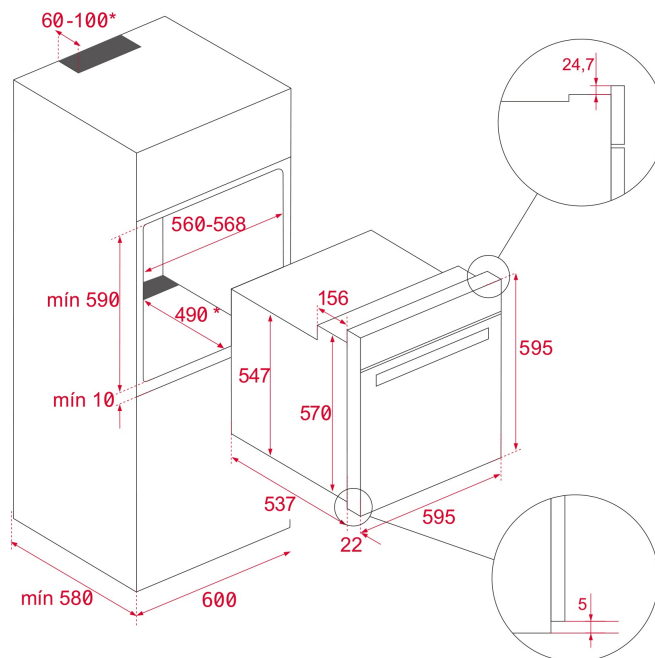

DIMENSIONS

Product height (mm): 595

Product width (mm): 595

Product depth (mm): 537+22

Product length (mm):

Net weight (Kg): 28

TECH SPECS

PARTICULAR CHARACTERISTICS

Number of cavities: 1
Type of inner light: Halogen
Inside light position: RIGHT TOP CORNER
Enamelled cavity: Yes
Min. Temperature Regulator (°C): 50
Max. Temperature Regulator (°C): 250
Function selector: 11+0
Number of cooking functions: 9
Top + Bottom function: Yes
Grill function: Yes
MaxiGrill function: Yes
MaxiGrill + Fan function: Yes
Bottom function: Yes
Bottom + TURBO (Pizza) function: Yes
Turbo function: Yes
ECO function: Yes
Mechanical quick heating: Yes
Touch Control Programmer: Yes
Knobs type: MMX FIX knurling printed
Removable chromed tray guides: Yes
Number of guide levels: 5
Easy slide telescopic guides: Yes