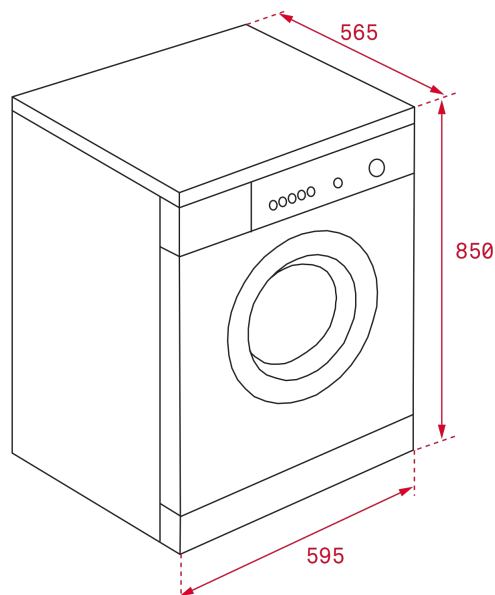

REF. 113900009
EAN. 8434778017939

TEKA

TKD 1491

FEATURES

Free standing Washing Machine
Inverter motor
Electronic control panel with display
Washing capacity: 9 kg
16 washing programs
Fast program: 15 minutes
Special programs: ECO mode, Wool care, Delicate, Sport
Special functions: Delay timer, Speed wash, Extra rinse
SmartWash system
Maximum spinning speed: 1400 RPM
Automatic water regulation
Automatic door lock safety system
Child lock
SoftCare drum
Delay timer: 1-24 hours
32 cm wide porthole door

TEKA**TKD 1491**

DIMENSIONS

Product height (mm): 850

Product width (mm): 595

Product depth (mm): 565

Product length (mm):

Net weight (Kg): 71

TECH SPECS