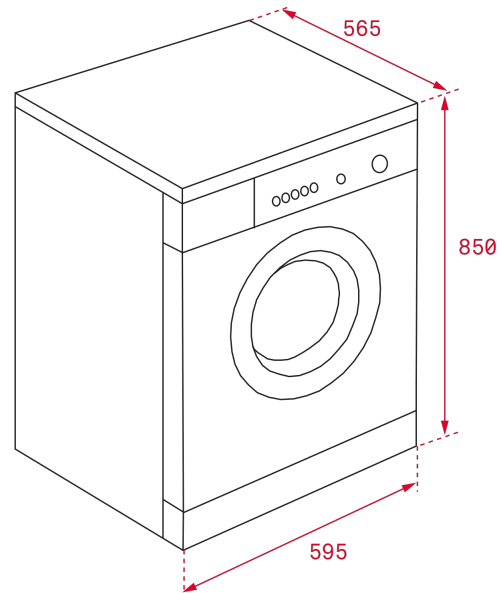

TKD 1481 8kg Free-standing Washing Machine with Woolmark certification

Quick Cycle

DESCRIPTION

8kg Free-standing Washing Machine with Woolmark certification

LIFE STYLE

Maestro

COLOURS

REFERENCE

REF. 113900008
EAN. 8434778017922

FEATURES

Free standing Washing Machine
Inverter motor
Electronic control panel with display
Washing capacity: 8 kg
16 washing programs
Fast program: 15 minutes
Special programs: ECO mode, Wool care, Delicate, Sport
Special functions: Delay timer, Speed wash, Extra rinse
SmartWash system
Maximum spinning speed: 1400 RPM
Automatic water regulation
Automatic door lock safety system
Child lock
SoftCare drum
Delay timer: 1-24 hours
32 cm wide porthole door

TEKA**TKD 1481**

DIMENSIONS

Product height (mm): 850
Product width (mm): 595
Product depth (mm): 565
Product length (mm):
Net weight (Kg): 66

TECH SPECS

PRODUCT SHEET

Type of installation: Free standing
Energy consumption (kWh/year): 175
Water consumption (litres/year): 11000

POWER SUPPLY

Frequency (Hz): 50
Power rate (V): 220-240
Plug type: UK
Maximum Nominal Power (W): 2000

PARTICULAR CHARACTERISITICS

Stainless Steel Drum: Yes
Glass door diameter (cms): 32
Number of programs: 16
Number Of Washing Temperatures: 5
Control panel: ELECTRONIC
Electronic washing management: Yes
Child lock: Yes
Auto lock door: Yes
Cancel spin cycle button: Yes