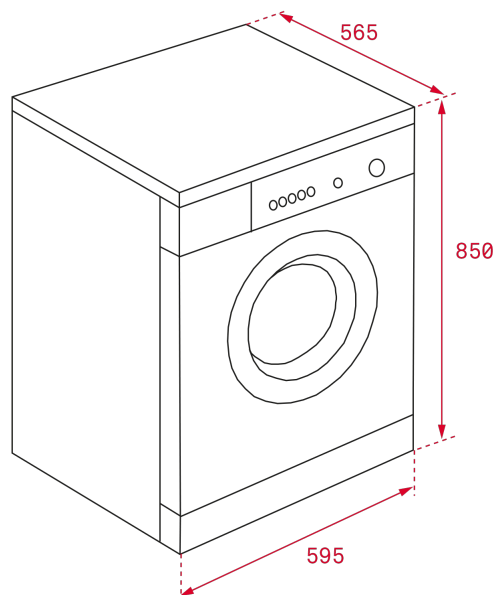

REF. 113900006
EAN. 8434778017908

The logo consists of a red square with the word "TEKA" in white, bold, uppercase letters.

TKD 1481

FEATURES

Free standing Washing Machine
Inverter motor
Electronic control panel with display
Washing capacity: 8 kg
16 washing programs
Fast program: 15 minutes
Special programs: ECO mode, Wool care, Delicate, Sport
Special functions: Delay timer, Speed wash, Extra rinse
SmartWash system
Maximum spinning speed: 1000 RPM
Automatic water regulation
Automatic door lock safety system
Child lock
SoftCare drum
Delay timer: 1-24 hours
32 cm wide porthole door

DIMENSIONS

Product height (mm): 850

Product width (mm): 595

Product depth (mm): 565

Product length (mm):

Net weight (Kg): 66

TECH SPECS

PRODUCT SHEET